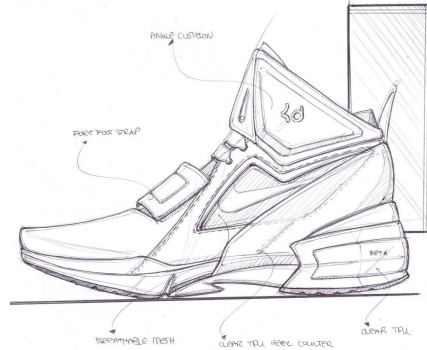

# Design your own Trainer

Design your own unique trainer. You can use the outline as a template to start you off or use a plain piece of A4

**Success Criteria:**  
Draw your trainer so that people can understand the theme or idea behind it.

Add small details like patterns or textures to make your drawing interesting.

Choose colors that go together nicely and match your theme.

Make sure your drawing looks realistic.

Draw neatly with clean lines and good presentation.

Make your drawing reflect your own personality and creativity.

Try to be innovative and give your trainer cool features