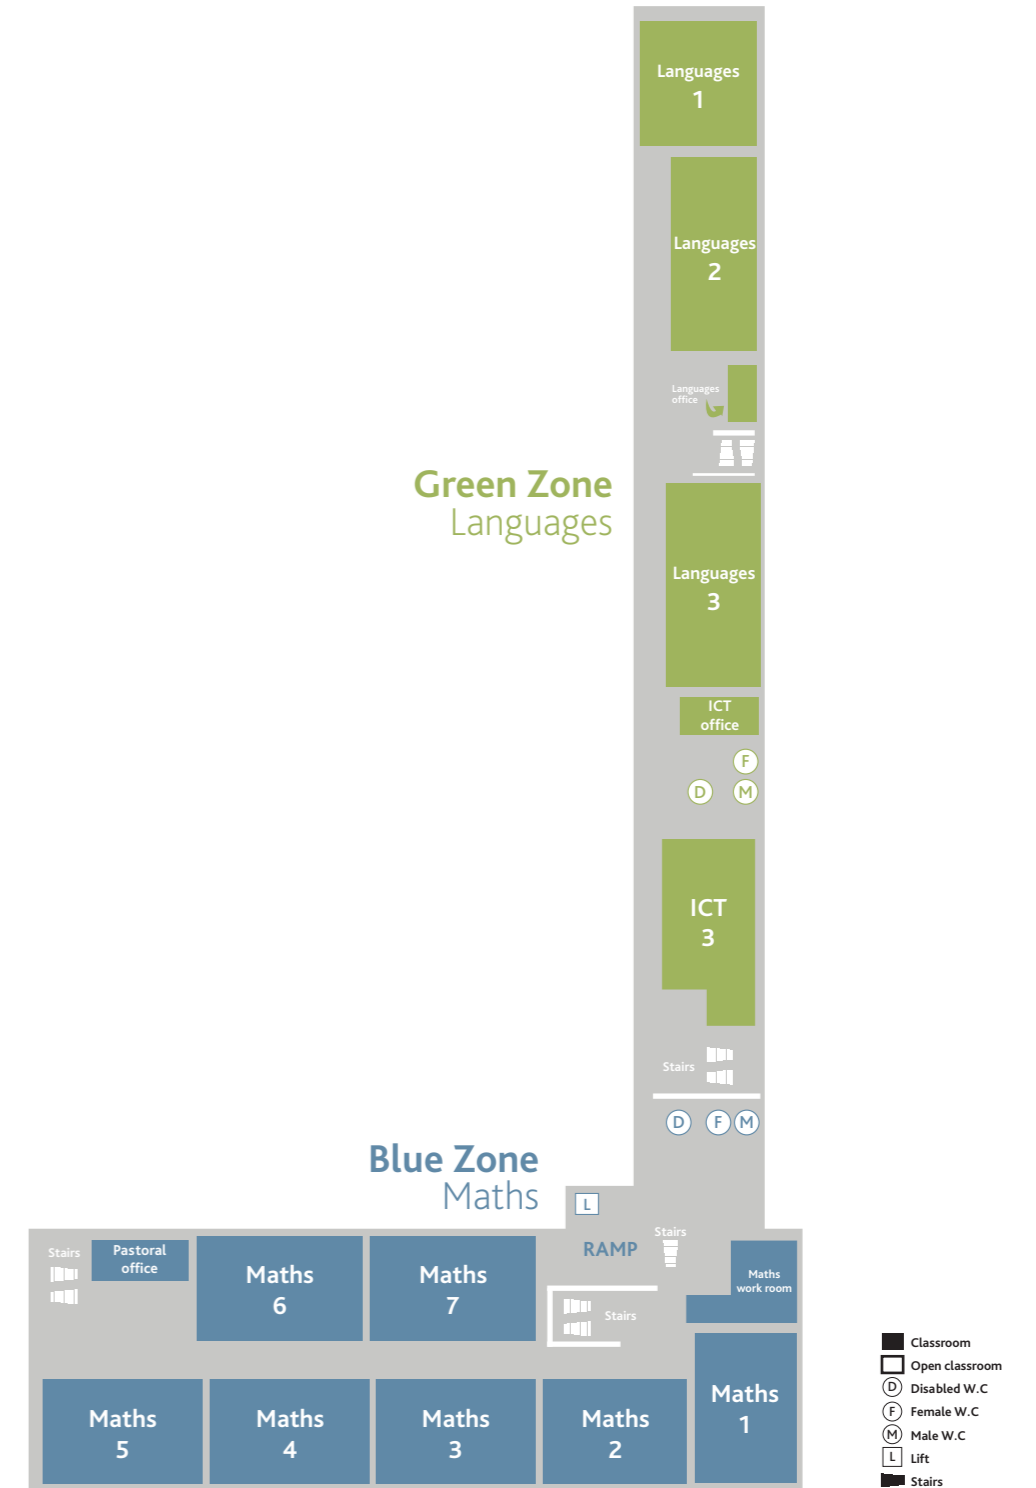

First Floor

Second Floor

- Classroom
- Open classroom
- Ⓧ Disabled W.C
- Ⓦ Female W.C
- Ⓜ Male W.C
- Ⓛ Lift
- ▬ Stairs